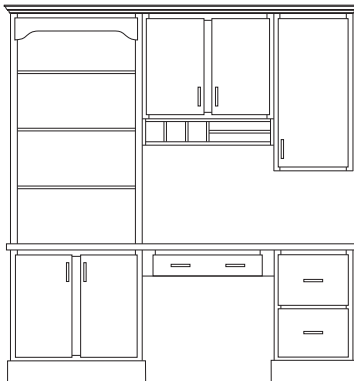

Desk 3
6'6" wide, 7'2" high

1. **Including:**

Qty	Cabinet List
1	BKB3030
1	KTT30
1	VFDB18
1	BK3052.5
1	W3024
1	W1836-R

1. **Qty Trim List**

1	ORG30
1	FR528
2	MSW8
2	MFOLCR8
2	MBS8