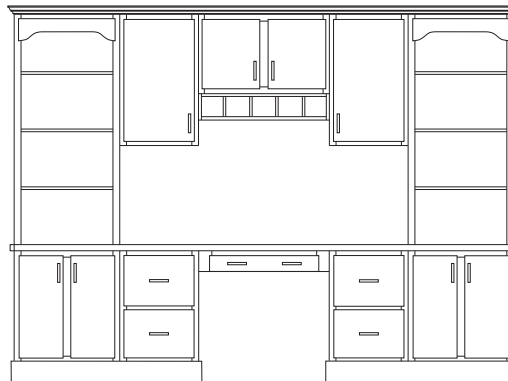

Desk 4
9'6" wide, 7'2" high

1. **Including:**

Qty	Cabinet List
2	BKB2430
2	VFDB18
1	KTT30
2	BK2452.5
1	W1830-L
1	W1830-R
1	W3018

1. **Qty Trim List**

1	WCUBE30
2	MFOLCR8
2	MSW8
3	MBS8
2	FR522