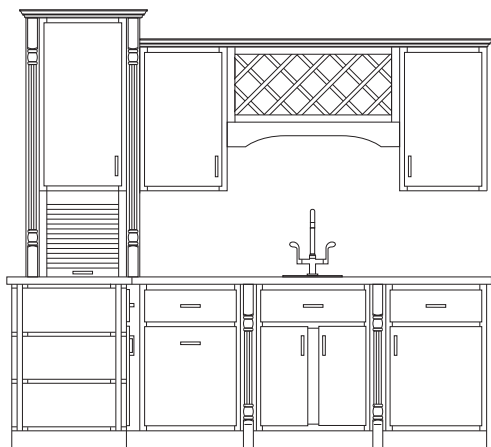

Wet Bars (continued)

Wet Bar 4
8'3" wide, 7'9" high

Including:
Qty Cabinet List

- 1 B21RT
- 1 SB24DD
- 1 BWB21
- 1 W1836-L
- 1 SCB36
- 1 W1830-L
- 1 W1830-R

Qty Trim List

- 1 ACS1817.5
- 1 WR3614
- 1 OEB2435
- 1 TOEKICK8
- 2 MFOLCR8
- 3 MSW8
- 1 V537RA
- 2 F331
- 1 MBAT8
- 1 PA4836
- 2 PREPR33096
- 4 SPTRINGEND (pair)
- 2 REED96