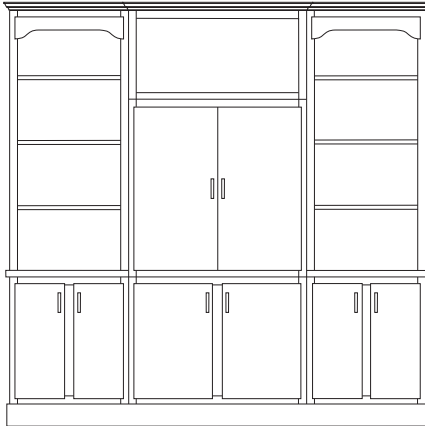

Entertainment Centers

Entertainment Center 1
7' wide, 7'2" high

- Including:**
- Qty Cabinet List**
 - 2 BKB2430
 - 1 BKB3630
 - 1 ACTV3636
 - 1 ACTOL3618
 - 2 BK2452.5

- Qty Trim List**
- 2 FR522
 - 2 PA4896
 - 2 MBS8
 - 2 MFOLCR8
 - 2 MSW8