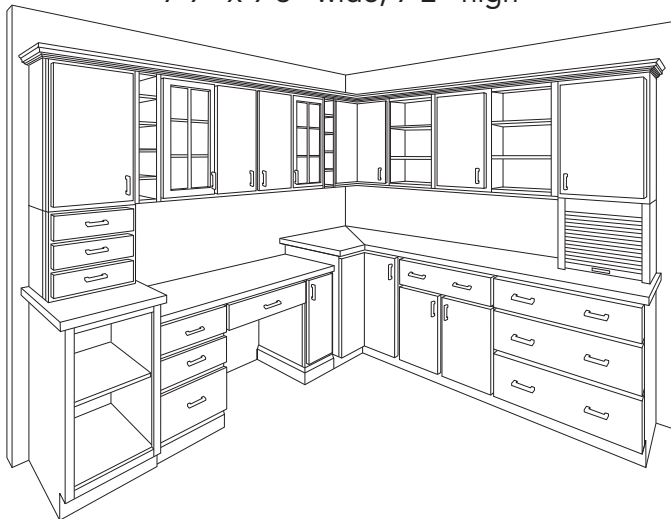

Desk 7
7'9" x 9'3" wide, 7'2" high

1. **Including:**

Qty	Cabinet List	
1	BOL18	1 W2730
1	VFD18	1 WER2430-L
1	VDT30	2 WOL1830
1	BKB1230	1 W1530-L
1	SCER36-L*	
1	B27RT	Qty Trim List
1	LRB30	1 ACS1817.5
1	W1830-L	2 WCUBE30
1	W1830-R	1 PA4896
1	WD1817.5	2 TOEKICK8
1	WMD1530-L	1 MBS8
1	WMD1530-R	3 MSW8
		3 MFOLCR8

*Specify L or R on full overlay styles.

*Nantucket and Augusta will receive (1) PA4836 instead of (1) PP9635.