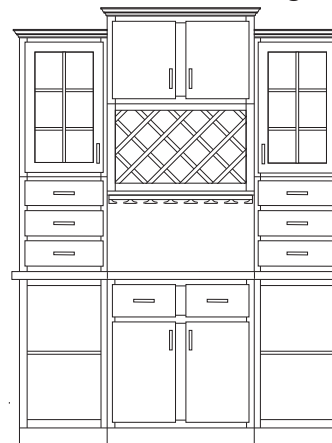

Hutch 6
5'6" wide, 7'7" high

1. **Including:**
2. **Qty Cabinet List**
3. 2 BOL18
   - 1 B30RT
   - 1 WMD1836-L
   - 1 WMD1836-R
   - 2 WD1817.5
   - 1 W3018
4. **Qty Trim List**
5. 1 WR3018
   - 1 SGH30
   - 1 TOEKICK8
   - 2 MSW8
   - 2 MFOLCR8
   - 2 PA4896
   - 2 PA4836

► For a complete installation sheet on any Room Solutions designs contact Customer Service or download from the Marketing Center on www.mbc1touch.com.