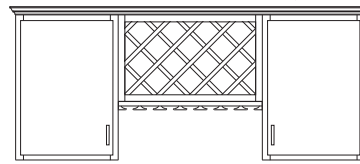

Wet Bar 2
6' wide, 6'10" high

1. **Including:**
2. **Qty Cabinet List**
3. 1 B21
   - 1 SB30
   - 1 DB21-4
   - 1 W2130-L
   - 1 W2130-R
4. **Qty Trim List**
5. 1 WR3018
   - 1 SGH30
   - 2 MBS8
   - 2 MFOLCR8
   - 2 MSW8