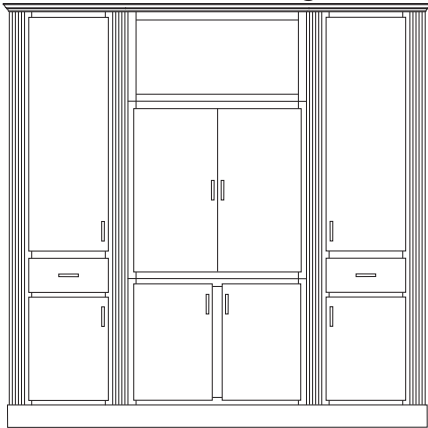

Entertainment Centers (continued)

Entertainment Center 5
7' wide, 7'2" high

- Including:**
- | | |
|------------|---------------------|
| Qty | Cabinet List |
| 1 | BKB3630 |
| 1 | ACTV3636 |
| 1 | ACTOL3618 |
| 1 | LCD18-L |
| 1 | LCD18-R |