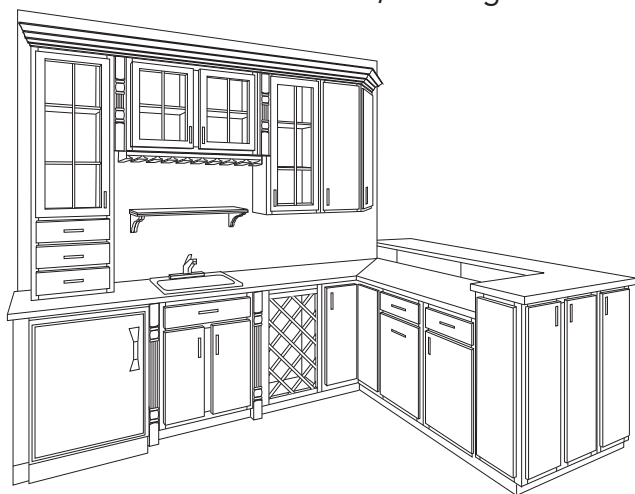

Wet Bar 6
10'4" x 7'1" wide, 8'4" high

Including:

Qty Cabinet List

- 1 SB24DD
- 1 SCER36-R*
- 1 BWB18
- 1 B18-L
- 1 W2436DD
- 2 W1236-R
- 2 W3036
- 1 WMD1842-L
- 1 WMD1842-R
- 1 WD1817.5
- 1 WMD3624
- 1 W1542-R
- 1 WEC1242-R

Qty Trim List

- 5 F331
- 4 SPTRINGEND (pair)
- 1 REED96
- 4 TOEKICK8
- 2 MFOLCR8
- 3 MSW8
- 1 MTBEAD8
- 1 WSS30
- 1 SGH36
- 1 PA4896
- 2 DWEP36-L
- 2 VCORBEL (pair)
- 1 PEPR335
- 1 WR3018

- Refrigerator not included.
- Always order square doors for W1236s and W3036s.
- A backsplash is required on back of W3036 and W1236 units to line bar.

*Specify L or R on full overlay styles.