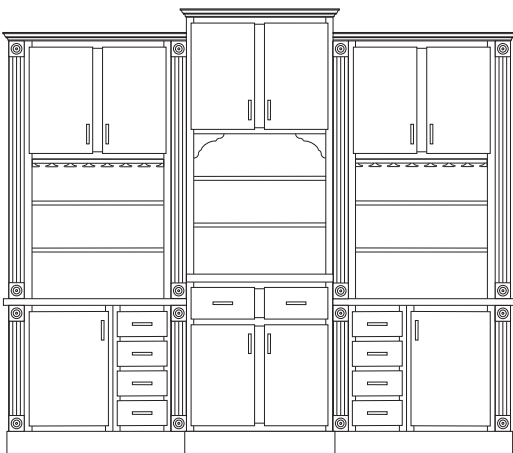

Wet Bar 3
8'6" wide, 7'7" high

1. **Including:**
2. **Qty Cabinet List**
3. 2 VSB1816
   - 2 VDB12-4
   - 1 SB30
   - 3 BKWD3052.5
4. **Qty Trim List**
5. 1 VCORBEL (pair)
   - 2 MSW8
   - 2 MBS8
   - 2 MFOLCR8
   - 2 SGH30
   - 16 FFROS3X3
   - 4 FF331
   - 2 PSFEP
   - 4 FF396
   - 2 PA4896