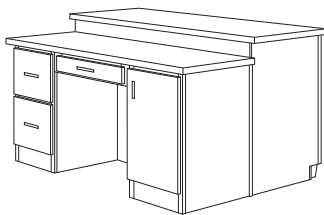

Island 6

5'6" wide, 36 1/2" high, 44 3/4" deep

Including:

1. **Qty Cabinet List**
   1 VFDB18
   1 KDT30
   1 BKB1830-R
   1 DB18-4FX
   1 B30RT
   1 BWB18

Qty Trim List

1. 2 TAPLEG
   1 MBAT8
   1 PA4836
   2 MSW8
   1 TOEKICK8
   1 TUKIT