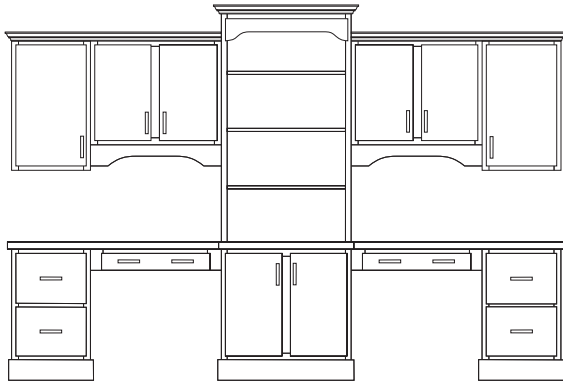

Desks (continued)

Desk 5
10'6" wide, 7'2" high

1. **Including:**

Qty	Cabinet List
2	VFDB18
2	KTT30
1	BKB3030
1	W1830-L
1	W1830-R
2	W3024
1	BK3052.5

1. **Qty Trim List**

2	V531RA
1	FR528
3	MFOLCR8
2	MSW8
3	MBS8
2	PA4896