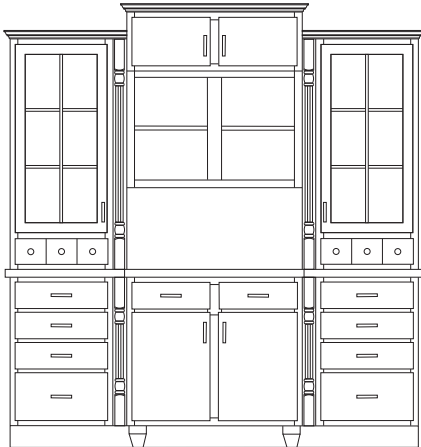

Wet Bars

Wet Bar 1
7' wide, 7'7" high

†Tapered legs not available in Oak and Hickory.

1. **Including:**
2. **Qty Cabinet List**
3. 2 DB21-4
   - 1 SB36
   - 2 WOL2147.5
   - 1 WOL3624
   - 1 WMD2142-L (door only)
   - 1 WMD2142-R (door only)
   - 1 W3612
4. **Qty Trim List**
5. 1 PA4896
   - 1 TOEKICK8
   - 2 MFOLCR8
   - 2 MSW8
   - 2 F331
   - 4 SPTRINGEND (pair)
   - 2 REED96
   - 2 TAPLEG†
   - 1 PREPR33096