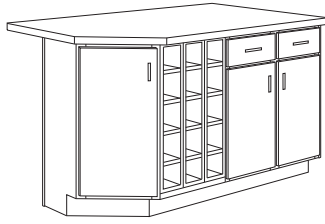

Islands (continued)

Island 4

5' wide, 36 1/2" high, 35 3/4" deep

Including:

1. **Qty Cabinet List**
   1 BEC12-L
   1 B30RT-2LO
   1 B18FH-12-R

Qty Trim List

1. 5 WCUBE30
   1 P4836
   1 MCV8
   2 MOCW8
   2 MSW8
   2 TOEKICK8
   1 TUKIT
   2 P4836
   1 F330