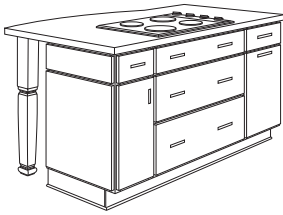

Islands

Island 1

5'6" wide, 36 1/2" high, 35 3/4" deep

Including:

Qty Cabinet List

- 1 B12TDRO-L
- 1 LRB36FX
- 1 BWB18
- 1 B18FH-12-L
  (located on back side of island)
- 2 B18 (door only)
- 2 B18 (drawer only)

Qty Trim List

- 1 PDO
- 1 ISLEGSQ
- 1 DBEP-L
- 1 BP4896
- 1 MCV8
- 1 MOCW8
- 3 MQR8
- 2 TOEKICK8