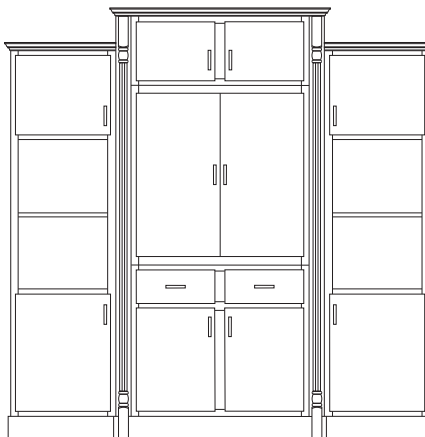

Entertainment Center 3
7' wide, 7'3" high

1. **Including:**
2. **Qty Cabinet List**
   - 1 B36RT
   - 1 RW3614
   - 1 ACPOL2178-L
   - 1 ACPOL2178-R
   - 1 ACTV3636

1. **Qty Trim List**
2. 2 PREPR33096
   - 2 SPTRINGEND (pair)
   - 2 REED96
   - 1 MC2121-L
   - 1 MC2121-R
   - 1 MFOLCR8
   - 2 MBS8
   - 2 MSW8