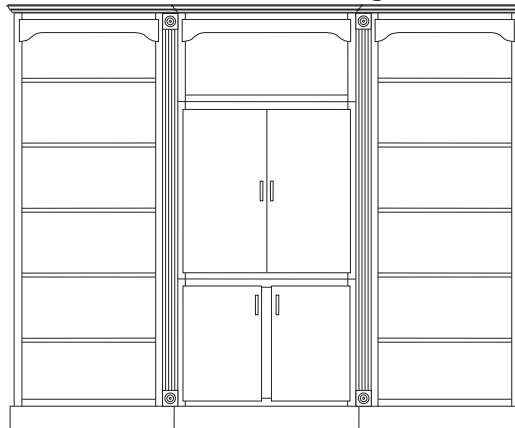

Entertainment Center 6
8'6" wide, 7'2" high

1. **Including:**

Qty	Cabinet List
1	BKB3630
1	ACTV3636
1	ACTOL3618
2	BK3084

1. **Qty Trim List**

1	FR534
2	PA4896
3	MBS8
2	MSW8
3	MFOLCR8
2	FR528
2	FF396
4	FFROS3X3