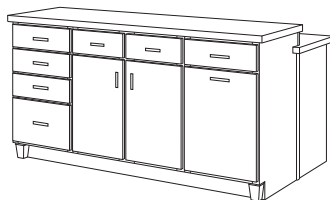

Island 6

5'6" wide, 36 1/2" high, 44 3/4" deep

Including:

1. **Qty Cabinet List**
   1 VFDB18
   1 KDT30
   1 BKB1830-R
   1 DB18-4FX
   1 B30RT
   1 BWB18

Qty Trim List

1. 2 TAPLEG
   1 MBAT8
   1 PA4836
   2 MSW8
   1 TOEKICK8
   1 TUKIT