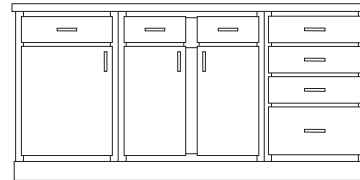

Wet Bar 2
6' wide, 6'10" high

1. **Including:**
2. **Qty Cabinet List**
3. 1 B21
   - 1 SB30
   - 1 DB21-4
   - 1 W2130-L
   - 1 W2130-R
4. **Qty Trim List**
5. 1 WR3018
   - 1 SGH30
   - 2 MBS8
   - 2 MFOLCR8
   - 2 MSW8