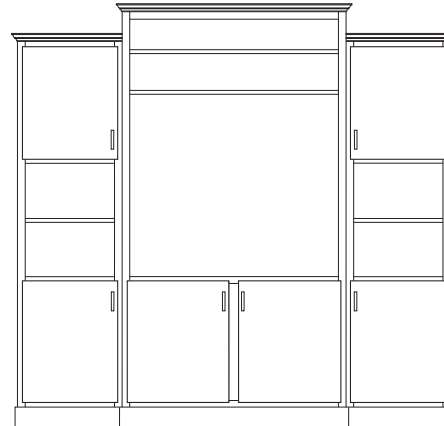

Entertainment Center 2
7'3" wide, 7'2" high

1. **Including:**
2. **Qty Cabinet List**
   - 1 ACTVOL4584
   - 1 ACPOL2178-L
   - 1 ACPOL2178-R

1. **Qty Trim List**
2. 1 MC4524
   - 1 MC2121-L
   - 1 MC2121-R
   - 2 MSW8
   - 2 MBS8