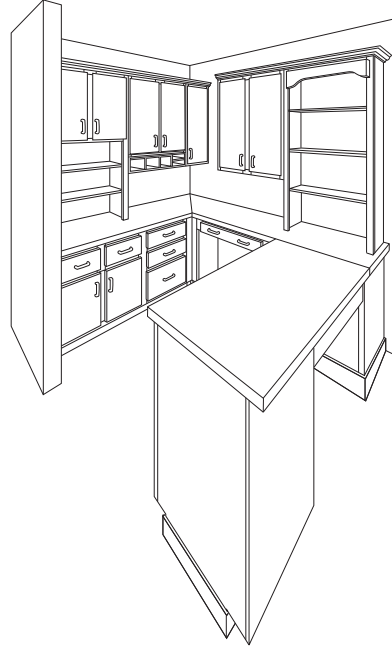

Desk 6
6'3" x 6'6" wide, 7'2" high

1. **Including:**

Qty	Cabinet List
1	VB30
1	VFD21
1	BKB2430
1	BKB1830
1	BKWD3052.5
1	W3030
1	W1536-R
1	W2736
1	BK2452.5
1	KTT30

1. **Qty Trim List**

1	F331
1	PEPR335
1	PP9635*
1	PA4836*
1	V537ST
1	ORG30
1	FR522
4	MBS8
3	MFOLCR8
3	MSW8
3	MCTOG8
1	MOCW8